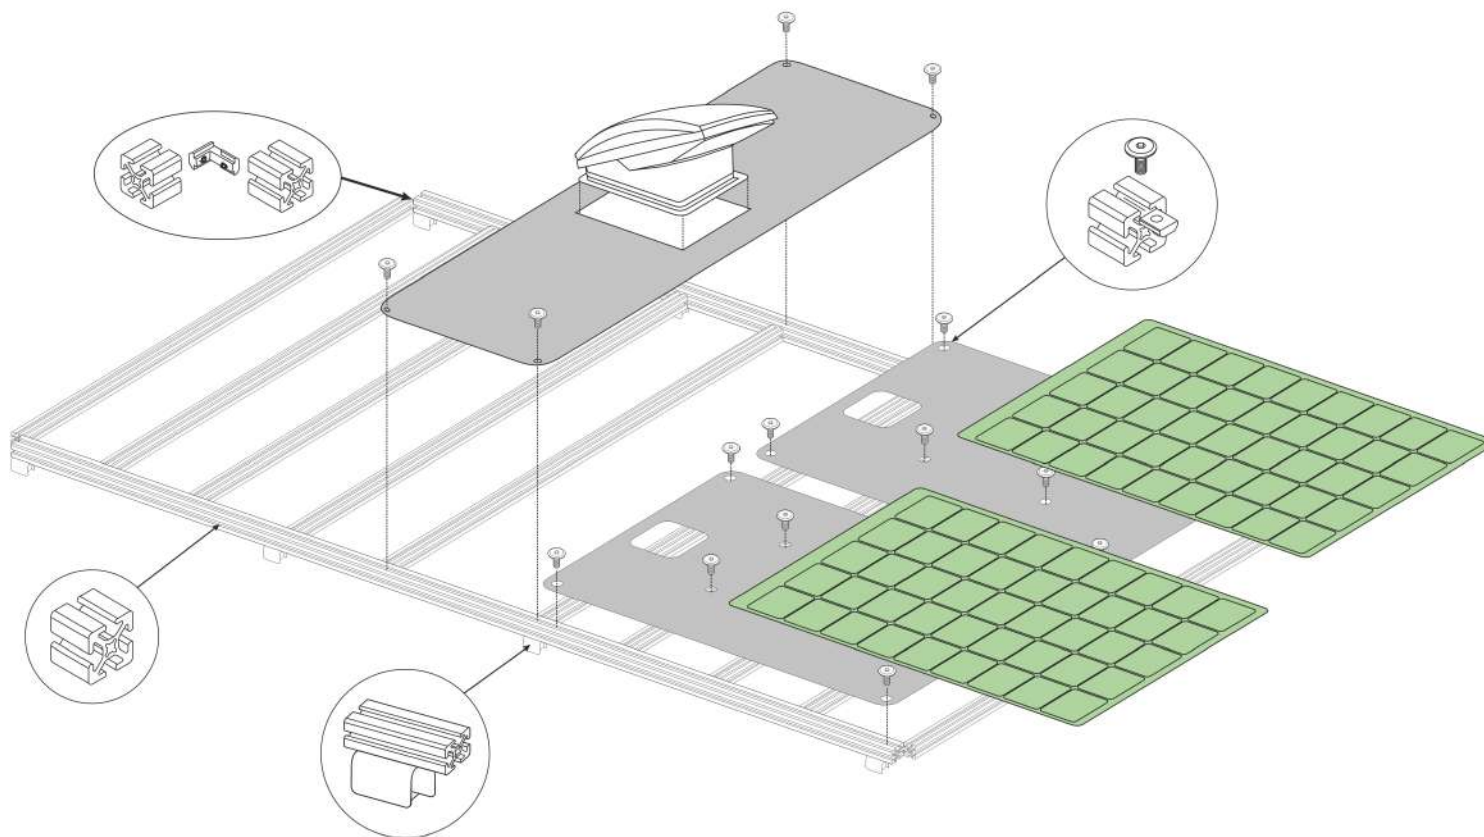

80/20 Walkable Roof Deck Assembly
 Roof Type: High Top / Narrow Roof / 47"
 Vent Location: Front Center
 Built For: Sprinter & Transit Vans

Teragy

1515 - LS

33450

1/4-20 x 20mm

3202

Teragy Solar Panel Kit (3 - 5 pcs)

80/20 Walkable Solar Deck Assembly
Roof Type: Low Top / Wide Roofs / 52"
Vent Location: Center
Built For: Sprinter, Transit, Promaster Vans

Teragy

1515 - LS

33450

1/4-20 x 20mm

3202

Teragy Solar Panel Kit (3 - 5 pcs)

80/20 Walkable Solar Deck Assembly
Roof Type: High Top / Narrow Roof / 47"
Vent Location: Rear
Built For: Sprinter & Transit Vans

Teragy

1515 - LS

33450

1/4-20 x 20mm

3202

Teragy Solar Panel Kit (3 - 5 pcs)