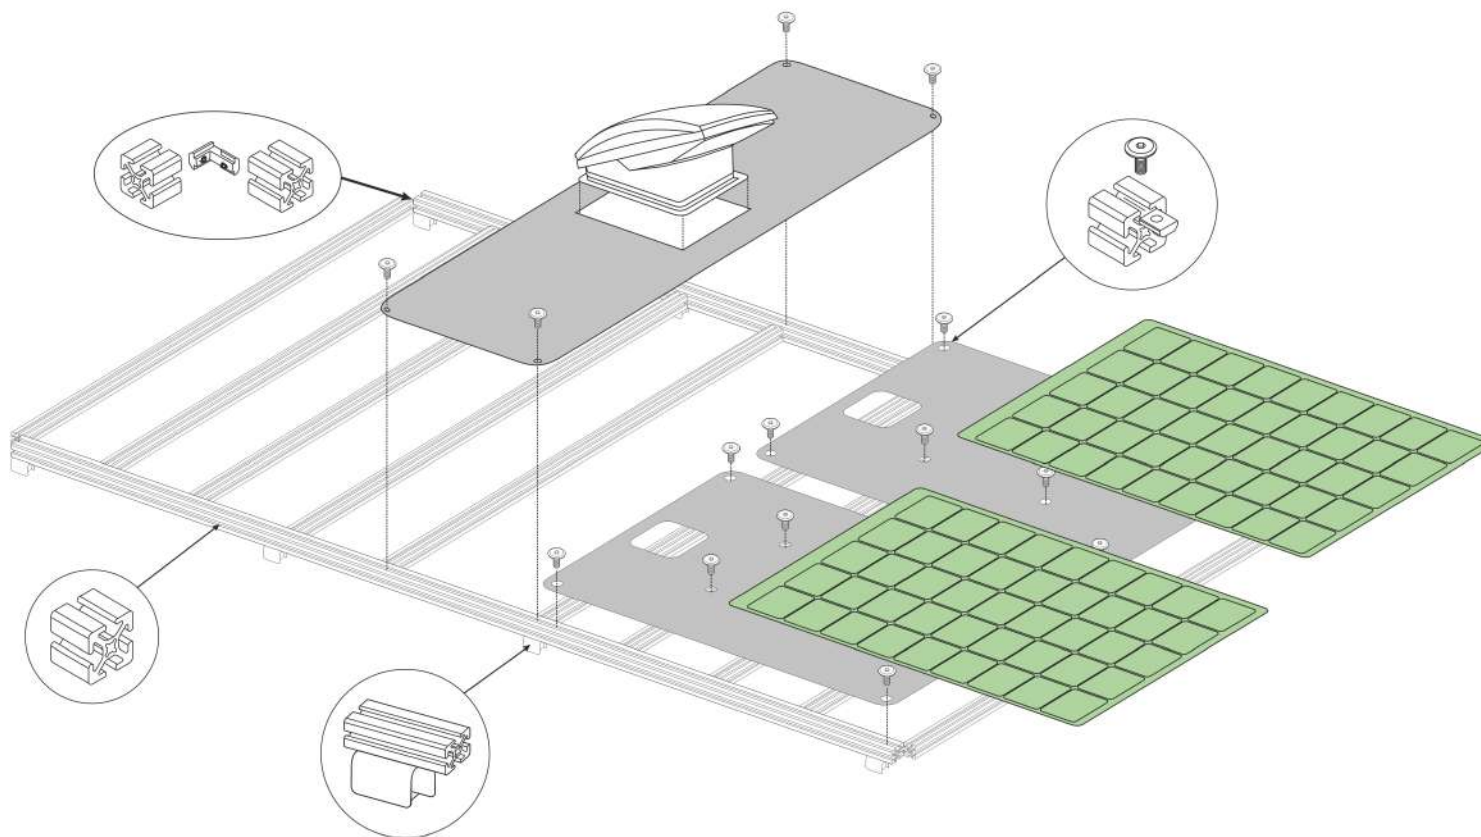

80/20 Walkable Roof Deck Assembly
 Roof Type: High Top / Narrow Roof / 47"
 Vent Location: Front Center
 Built For: Sprinter & Transit Vans

Teragy

1515 - LS

33450

1/4-20 x 20mm

3202

Teragy Solar Panel Kit (3 - 5 pcs)

80/20 Walkable Solar Deck Assembly
Roof Type: Low Top / Wide Roofs / 52"
Vent Location: Center
Built For: Sprinter, Transit, Promaster Vans

Teragy

1515 - LS

33450

1/4-20 x 20mm

3202

Teragy Solar Panel Kit (3 - 5 pcs)

80/20 Walkable Solar Deck Assembly
Roof Type: High Top / Narrow Roof / 47"
Vent Location: Rear
Built For: Sprinter & Transit Vans

Teragy

1515 - LS

33450

1/4-20 x 20mm

3202

Teragy Solar Panel Kit (3 - 5 pcs)