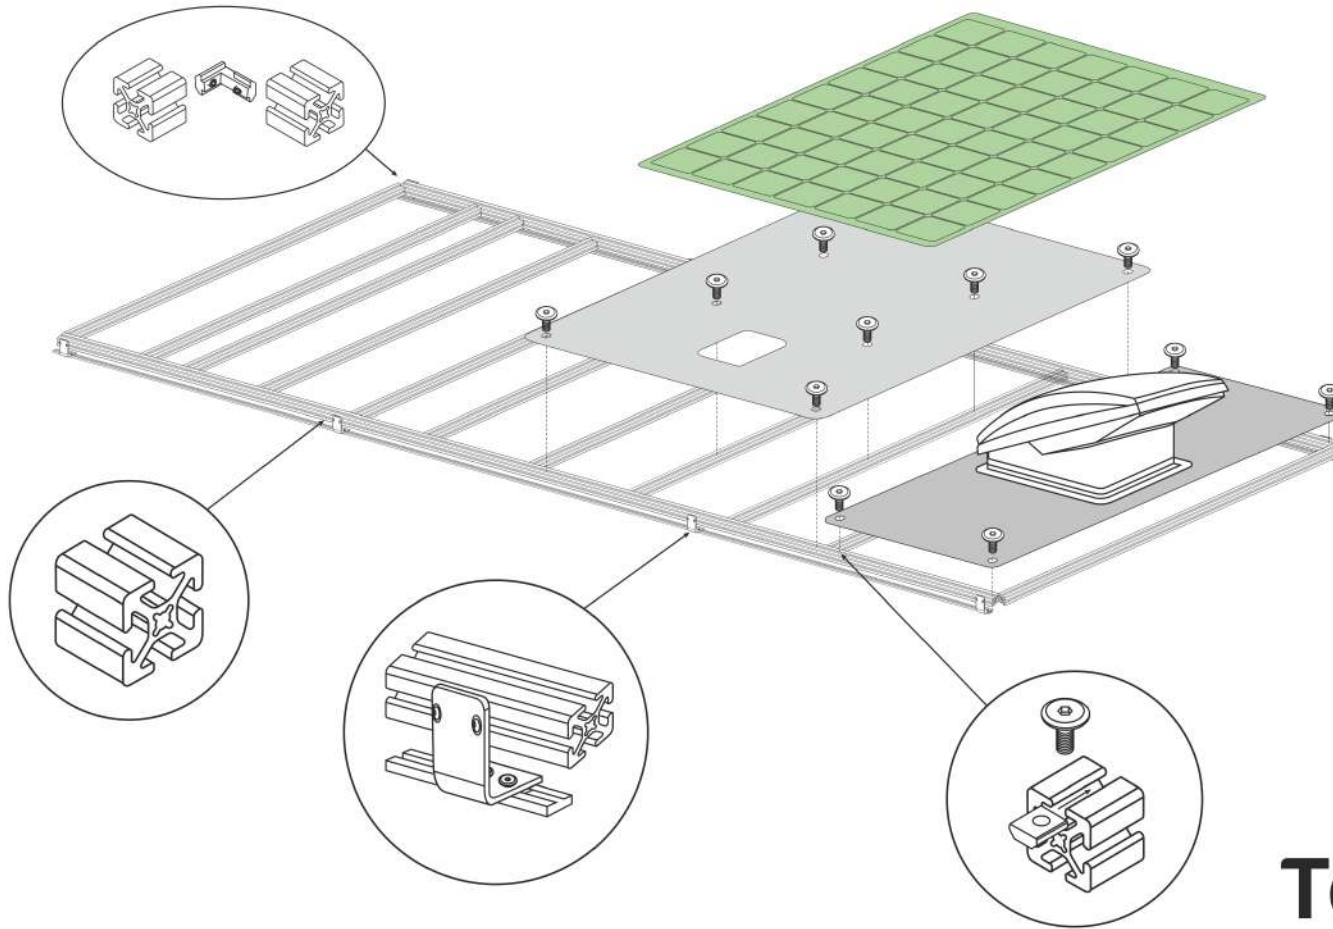

80/20 Walkable Roof Deck Assembly
 Roof Type: High Top / Narrow Roof / 47"
 Vent Location: Front Center
 Built For: Sprinter & Transit Vans

Teragy

1515 - LS

33450

1/4-20 x 20mm

3202

Teragy Solar Panel Kit (3 - 5 pcs)

80/20 Walkable Solar Deck Assembly
Roof Type: Low Top / Wide Roofs / 52"
Vent Location: Center
Built For: Sprinter, Transit, Promaster Vans

Teragy

1515 - LS

33450

1/4-20 x 20mm

3202

Teragy Solar Panel Kit (3 - 5 pcs)

80/20 Walkable Solar Deck Assembly
Roof Type: High Top / Narrow Roof / 47"
Vent Location: Rear
Built For: Sprinter & Transit Vans

Teragy

1515 - LS

33450

1/4-20 x 20mm

3202

Teragy Solar Panel Kit (3 - 5 pcs)