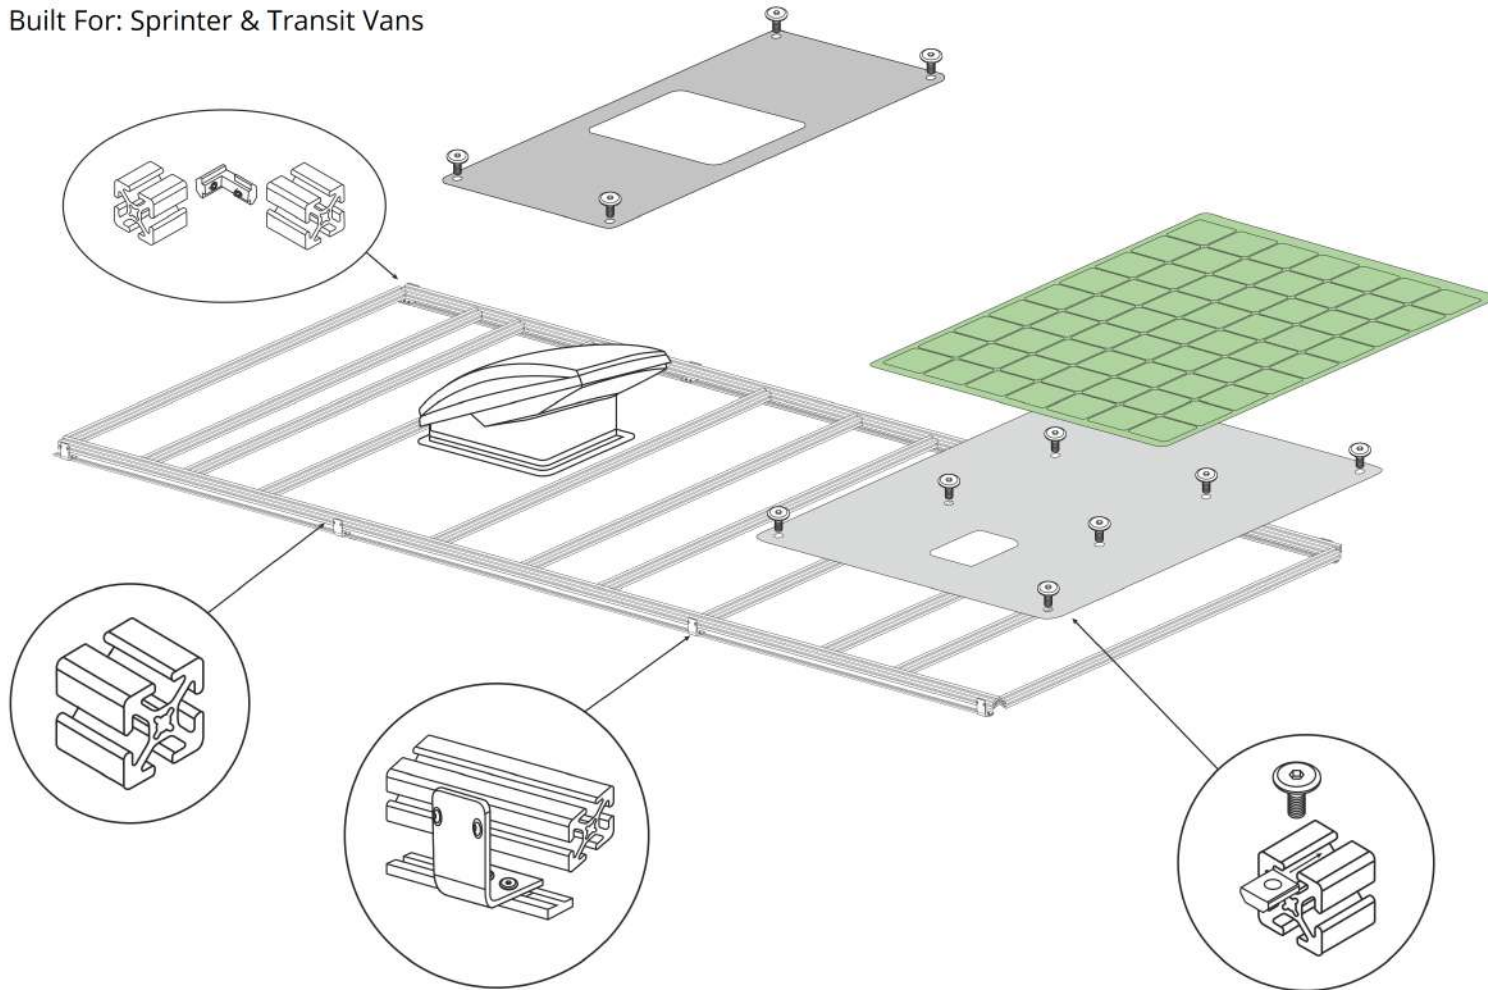

80/20 Walkable Roof Deck Assembly
 Roof Type: High Top / Narrow Roof / 47"
 Vent Location: Front Center
 Built For: Sprinter & Transit Vans

Teragy

1515 - LS

33450

1/4-20 x 20mm

3202

Teragy Solar Panel Kit (3 - 5 pcs)

80/20 Walkable Solar Deck Assembly
Roof Type: Low Top / Wide Roofs / 52"
Vent Location: Center
Built For: Sprinter, Transit, Promaster Vans

Teragy

1515 - LS

33450

1/4-20 x 20mm

3202

Teragy Solar Panel Kit (3 - 5 pcs)

80/20 Walkable Solar Deck Assembly
Roof Type: High Top / Narrow Roof / 47"
Vent Location: Rear
Built For: Sprinter & Transit Vans

Teragy

1515 - LS

33450

1/4-20 x 20mm

3202

Teragy Solar Panel Kit (3 - 5 pcs)